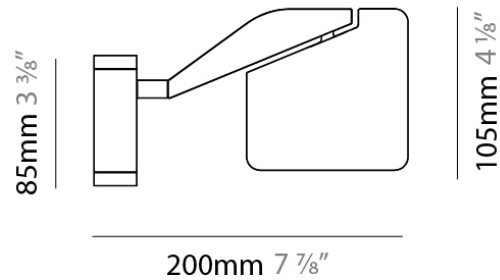

JACKIE SURFACE

D83410-TIM

PROJECT

TYPE

NOTES

QUANTITY

DATE

GENERAL

Series: Jackie

Brand: Panzeri

Division: Design

Mounting Type: Surface

Mounting Location: Wall

Subcategory: Task

PHYSICAL

Shape: Abstract

Length (mm): 105

Length (in): 4 1/8

Width (mm): 105

Width (in): 4 1/8

Height (mm): 105

Height (in): 4 1/8

Extension (mm): 200

Extension (in): 7 7/8

Light Distribution: Adjustable / Direct

Weight (kg): 0.525

Weight (lbs): 1.157

Diffuser: Acrylic - satin finish

Fixture Material: Aluminum Die Cast

ELECTRICAL

Lamp Type: LED

Input Wattage (W): 10

Total Output Wattage (W): 8

Dimming: 5-Step Touch Dimming

Driver Included: Yes

Driver Location: Integrated

Driver Type: Constant Current 120Vac

Driver Class: Class 2

Input Voltage (V): 120

Output Voltage (V): 24

LED

Number of LEDs: 1

Color Temperature (°K): 3000

Max. Delivered Lumen (lm): 526

Nominal Lumen (lm): 600

CRI: >90 CRI

Efficiency (%): 87.667

Efficacy (lm/w): 52.6

Lamp Life (hrs): 50000

OPTICAL

Optic°: Diffused

RATINGS AND CERTIFICATIONS

Certified By: CSA Certified to UL and CSA Standards

IP rating: IP40