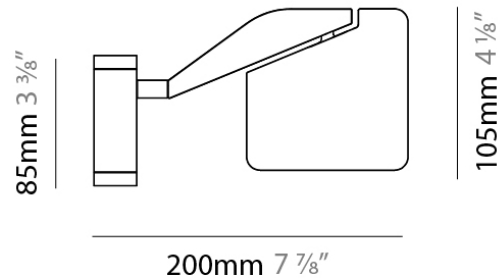

JACKIE SURFACE

D83410-BLK

PROJECT _____

TYPE _____

NOTES _____

QUANTITY _____

DATE _____

GENERAL

Series: Jackie

Brand: Panzeri

Division: Design

Mounting Type: Surface

Mounting Location: Wall

Subcategory: Task

PHYSICAL

Shape: Abstract

Length (mm): 105

Length (in): 4 1/8"

Width (mm): 105

Width (in): 4 1/8"

Height (mm): 105

Height (in): 4 1/8"

Extension (mm): 200

Extension (in): 7 7/8"

Light Distribution: Adjustable / Direct

Weight (kg): 0.525

Weight (lbs): 1.157

Diffuser: Acrylic - satin finish

Fixture Material: Aluminum Die Cast

ELECTRICAL

Input Wattage Range: 10 - 19 W

Lamp Type: LED

Input Wattage (W): 10

Total Output Wattage (W): 8

Dimming: 5-Step Touch Dimming

Driver Included: Yes

Driver Location: Integrated

Driver Type: Constant Current - 120Vac

Driver Class: Class 2

Input Voltage (V): 120

Output Voltage (V): 24

LED

Number of LEDs: 1

Color Temperature (°K): 3000

Max. Delivered Lumen (lm): 526

Nominal Lumen (lm): 600

CRI: >90 CRI

Efficiency (%): 87.667

Efficacy (lm/w): 52.6

Lamp Life (hrs): 50000

OPTICAL

Optic°: Diffused

RATINGS AND CERTIFICATIONS

Certified By: CSA Certified to UL and CSA Standards

IP rating: IP40